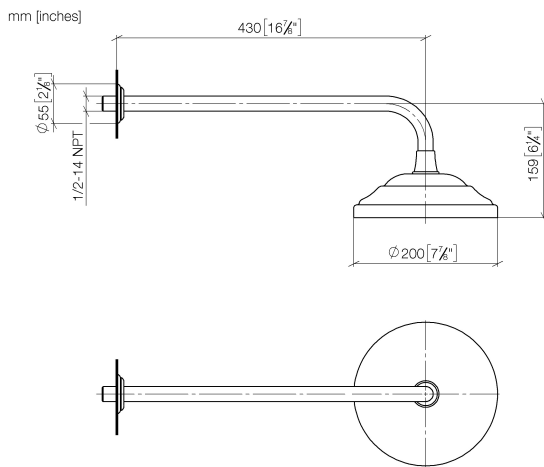

28 544 977

- 435mm projection
- rain shower Ø 200 mm
- rain flow
- max. flow 7 l/min
- Function from: 6.5 l/min
- rosette Ø 55 mm
- 1/2" connection
- with anti-scale system
- This product can help a building meet the requirements of Green Building Rating Systems, e.g. LEED®, BREEAM®, DGNB

	Chrome	28 544 977-00
	Brushed Platinum	28 544 977-06
	Platinum	28 544 977-08
	Durabrand (23kt Gold)	28 544 977-09
	Brushed Durabrand (23kt Gold)	28 544 977-28
	Brushed Dark Platinum	28 544 977-99

28 544 977

Flow rate chart

Certificates

LGA_38654.

28 544 977

Parts for other finishes can be found here: Brushed Platinum

Spare parts list

No.	Item Number	Name	Quantity used	Delivery time
1	09 27 35 003-00	rosette	1	10
2	90 14 10 026 00 90	seal	1	2
3	09 11 03 017-00	connection	1	10
4	90 12 05 038 20-00	shower	1	10