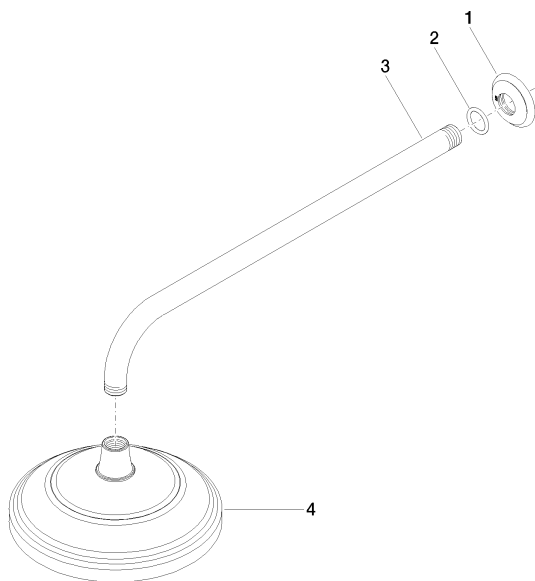

28 544 977

- 435mm projection
- rain shower Ø 200 mm
- rain flow
- max. flow 7 l/min
- Function from: 6.5 l/min
- rosette Ø 55 mm
- 1/2" connection
- with anti-scale system
- This product can help a building meet the requirements of Green Building Rating Systems, e.g. LEED®, BREEAM®, DGNB

Flow rate chart

Certificates

LGA_38654.

28 544 977

Parts for other finishes can be found here: Brushed Platinum

Spare parts list

No.	Item Number	Name	Quantity used	Delivery time
1	09 27 35 003-00	rosette	1	10
2	90 14 10 026 00 90	seal	1	2
3	09 11 03 017-00	connection	1	10
4	90 12 05 038 20-00	shower	1	10