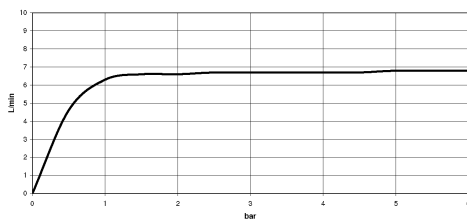

28 544 977

- 435mm projection
- rain shower Ø 200 mm
- rain flow
- max. flow 7 l/min
- Function from: 6.5 l/min
- rosette Ø 55 mm
- 1/2" connection
- with anti-scale system
- This product can help a building meet the requirements of Green Building Rating Systems, e.g. LEED®, BREEAM®, DGNB

	Chrome	28 544 977-00
	Brushed Platinum	28 544 977-06
	Platinum	28 544 977-08
	Durabrand (23kt Gold)	28 544 977-09
	Brushed Durabrand (23kt Gold)	28 544 977-28
	Brushed Dark Platinum	28 544 977-99

28 544 977

Flow rate chart

Certificates

LGA_38654.

28 544 977

Parts for other finishes can be found here: Brushed Platinum

Spare parts list

No.	Item Number	Name	Quantity used	Delivery time
1	09 27 35 003-00	rosette	1	10
2	90 14 10 026 00 90	seal	1	2
3	09 11 03 017-00	connection	1	10
4	90 12 05 038 20-00	shower	1	10